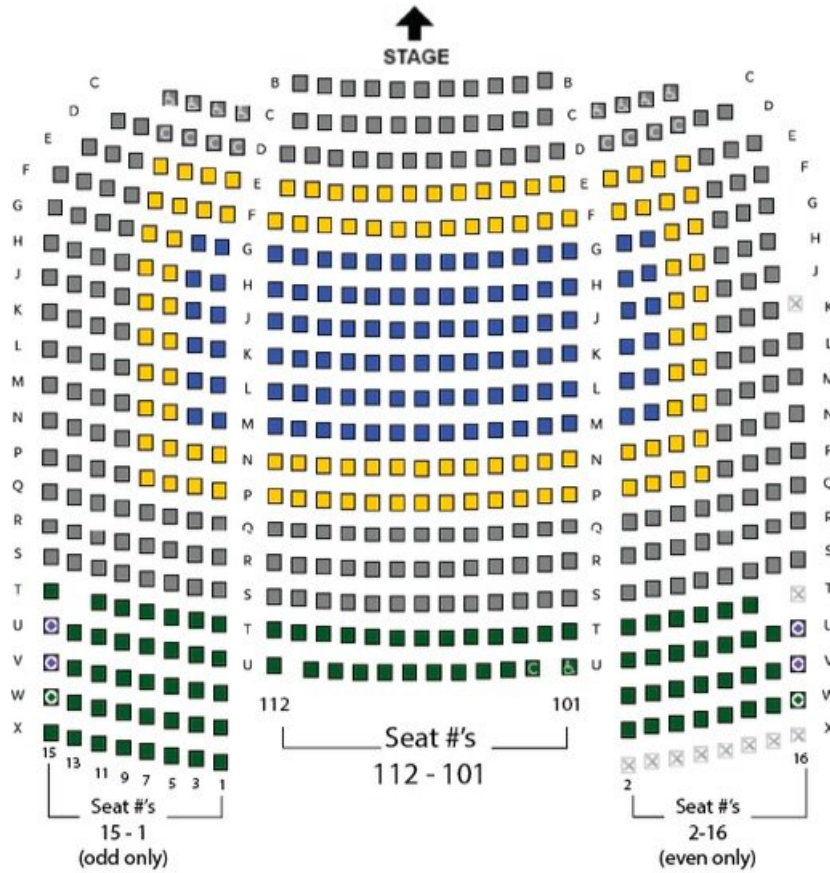

Group Ticket Prices:

	Conductor's Circle	Orch 1/Balcony 1	Orch 2/Balcony 2	Orch 3
Adult	58	44	34	21
Senior (65+)	53	38	31	18
Youth (under 18) and Full-Time Students* - \$10 *Full-Time students receive this special rate in Orchestra 3 only				

Keefe Center for the Arts

Keefe Center for the Arts
 117 Elm Street
 Nashua, NH 03060

- Conductor's Circle
- Orchestra/Balcony 1
- Orchestra/Balcony 2
- Orchestra 3

Orchestra Level

Balcony

Concord City Auditorium

Orchestra

- ⊗ Unavailable
- Selected
- Obstructed
- Orchestra 3
- Conductor's Circle
- Orchestra 1/Balcony 1
- Orchestra 2/Balcony 2

Balcony

- ⊗ Unavailable
- Selected
- Obstructed
- Orchestra 3
- Conductor's Circle
- Orchestra 1/Balcony 1
- Orchestra 2/Balcony 2