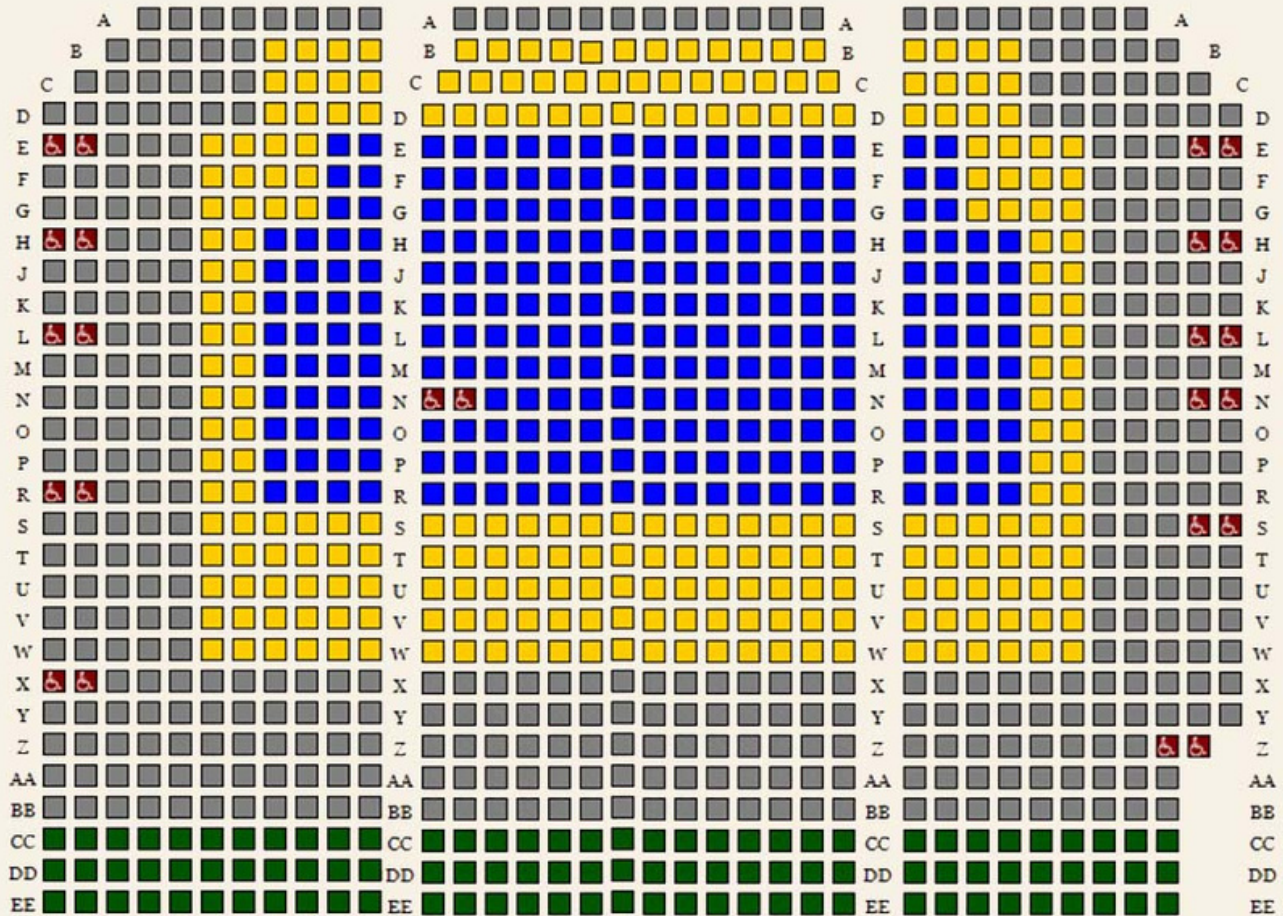

Keefe Center for the Arts

Keefe Center for the Arts
117 Elm Street
Nashua, NH 03060

- Conductor's Circle
- Orchestra/Balcony 1
- Orchestra/Balcony 2
- Orchestra 3

Orchestra Level