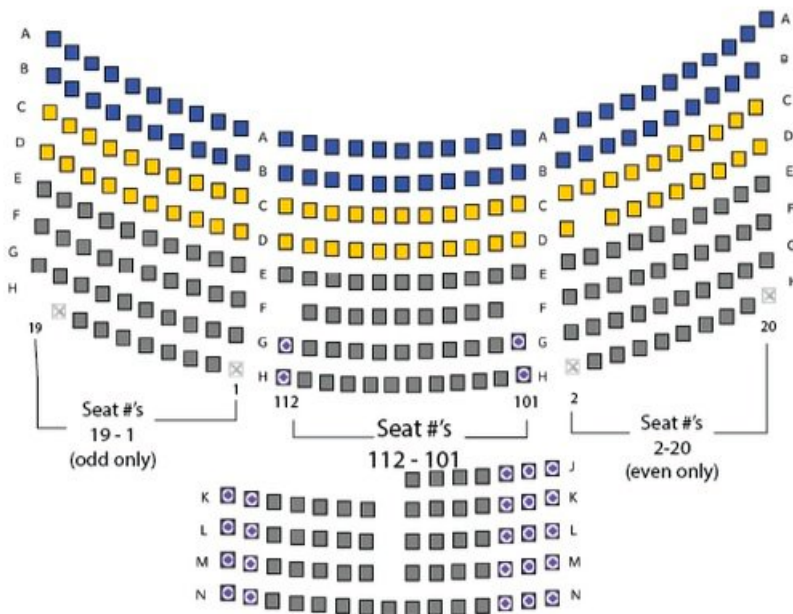

Keefe Center for the Arts

Keefe Center for the Arts
 117 Elm Street
 Nashua, NH 03060

- Conductor's Circle
- Orchestra/Balcony 1
- Orchestra/Balcony 2
- Orchestra 3

Orchestra Level

Balcony

Concord City Auditorium

Orchestra

- ⊗ Unavailable
- Selected
- Obstructed
- Orchestra 3
- Conductor's Circle
- Orchestra 1/Balcony 1
- Orchestra 2/Balcony 2

Balcony

- ⊗ Unavailable
- Selected
- Obstructed
- Orchestra 3
- Conductor's Circle
- Orchestra 1/Balcony 1
- Orchestra 2/Balcony 2